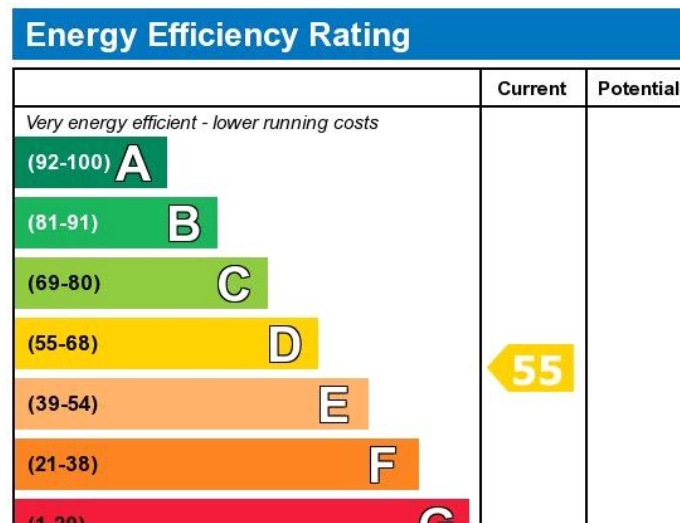

Viewing by appointment only
Allen Goldstein - Bloomsbury
104 Cromer Street , London WC1H 8BZ
Tel: 020 7183 4101 Email: enquiries@allengoldstein.com Website: <https://www.allengoldstein.com>