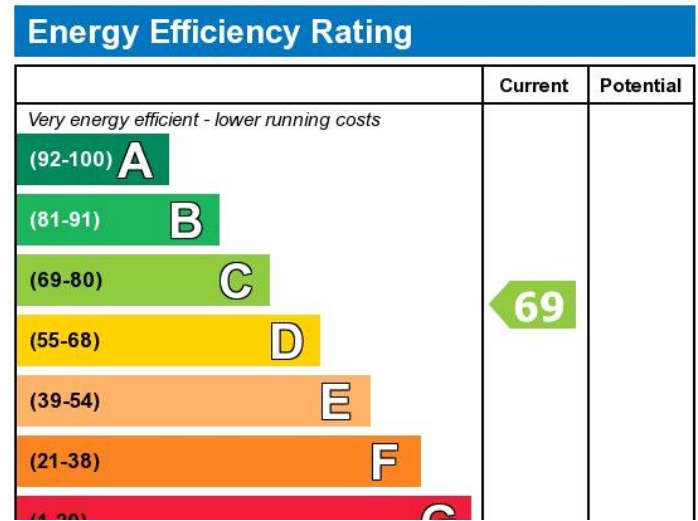

Viewing by appointment only
Allen Goldstein - Bloomsbury
104 Cromer Street , London WC1H 8BZ
Tel: 020 7183 4101 Email: enquiries@allengoldstein.com Website: <http://www.allengoldstein.com>