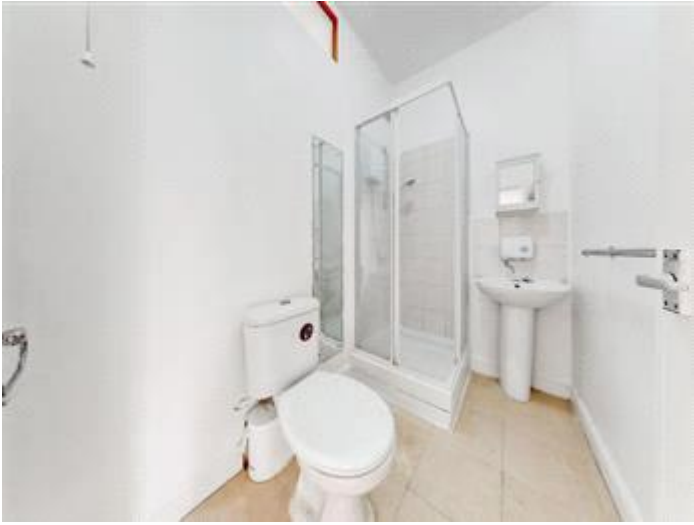

Viewing by appointment only
Allen Goldstein - Bloomsbury
104 Cromer Street , London WC1H 8BZ
Tel: 020 7183 4101 Email: enquiries@allengoldstein.com Website: <https://www.allengoldstein.com>

ALLEN GOLDSTEIN